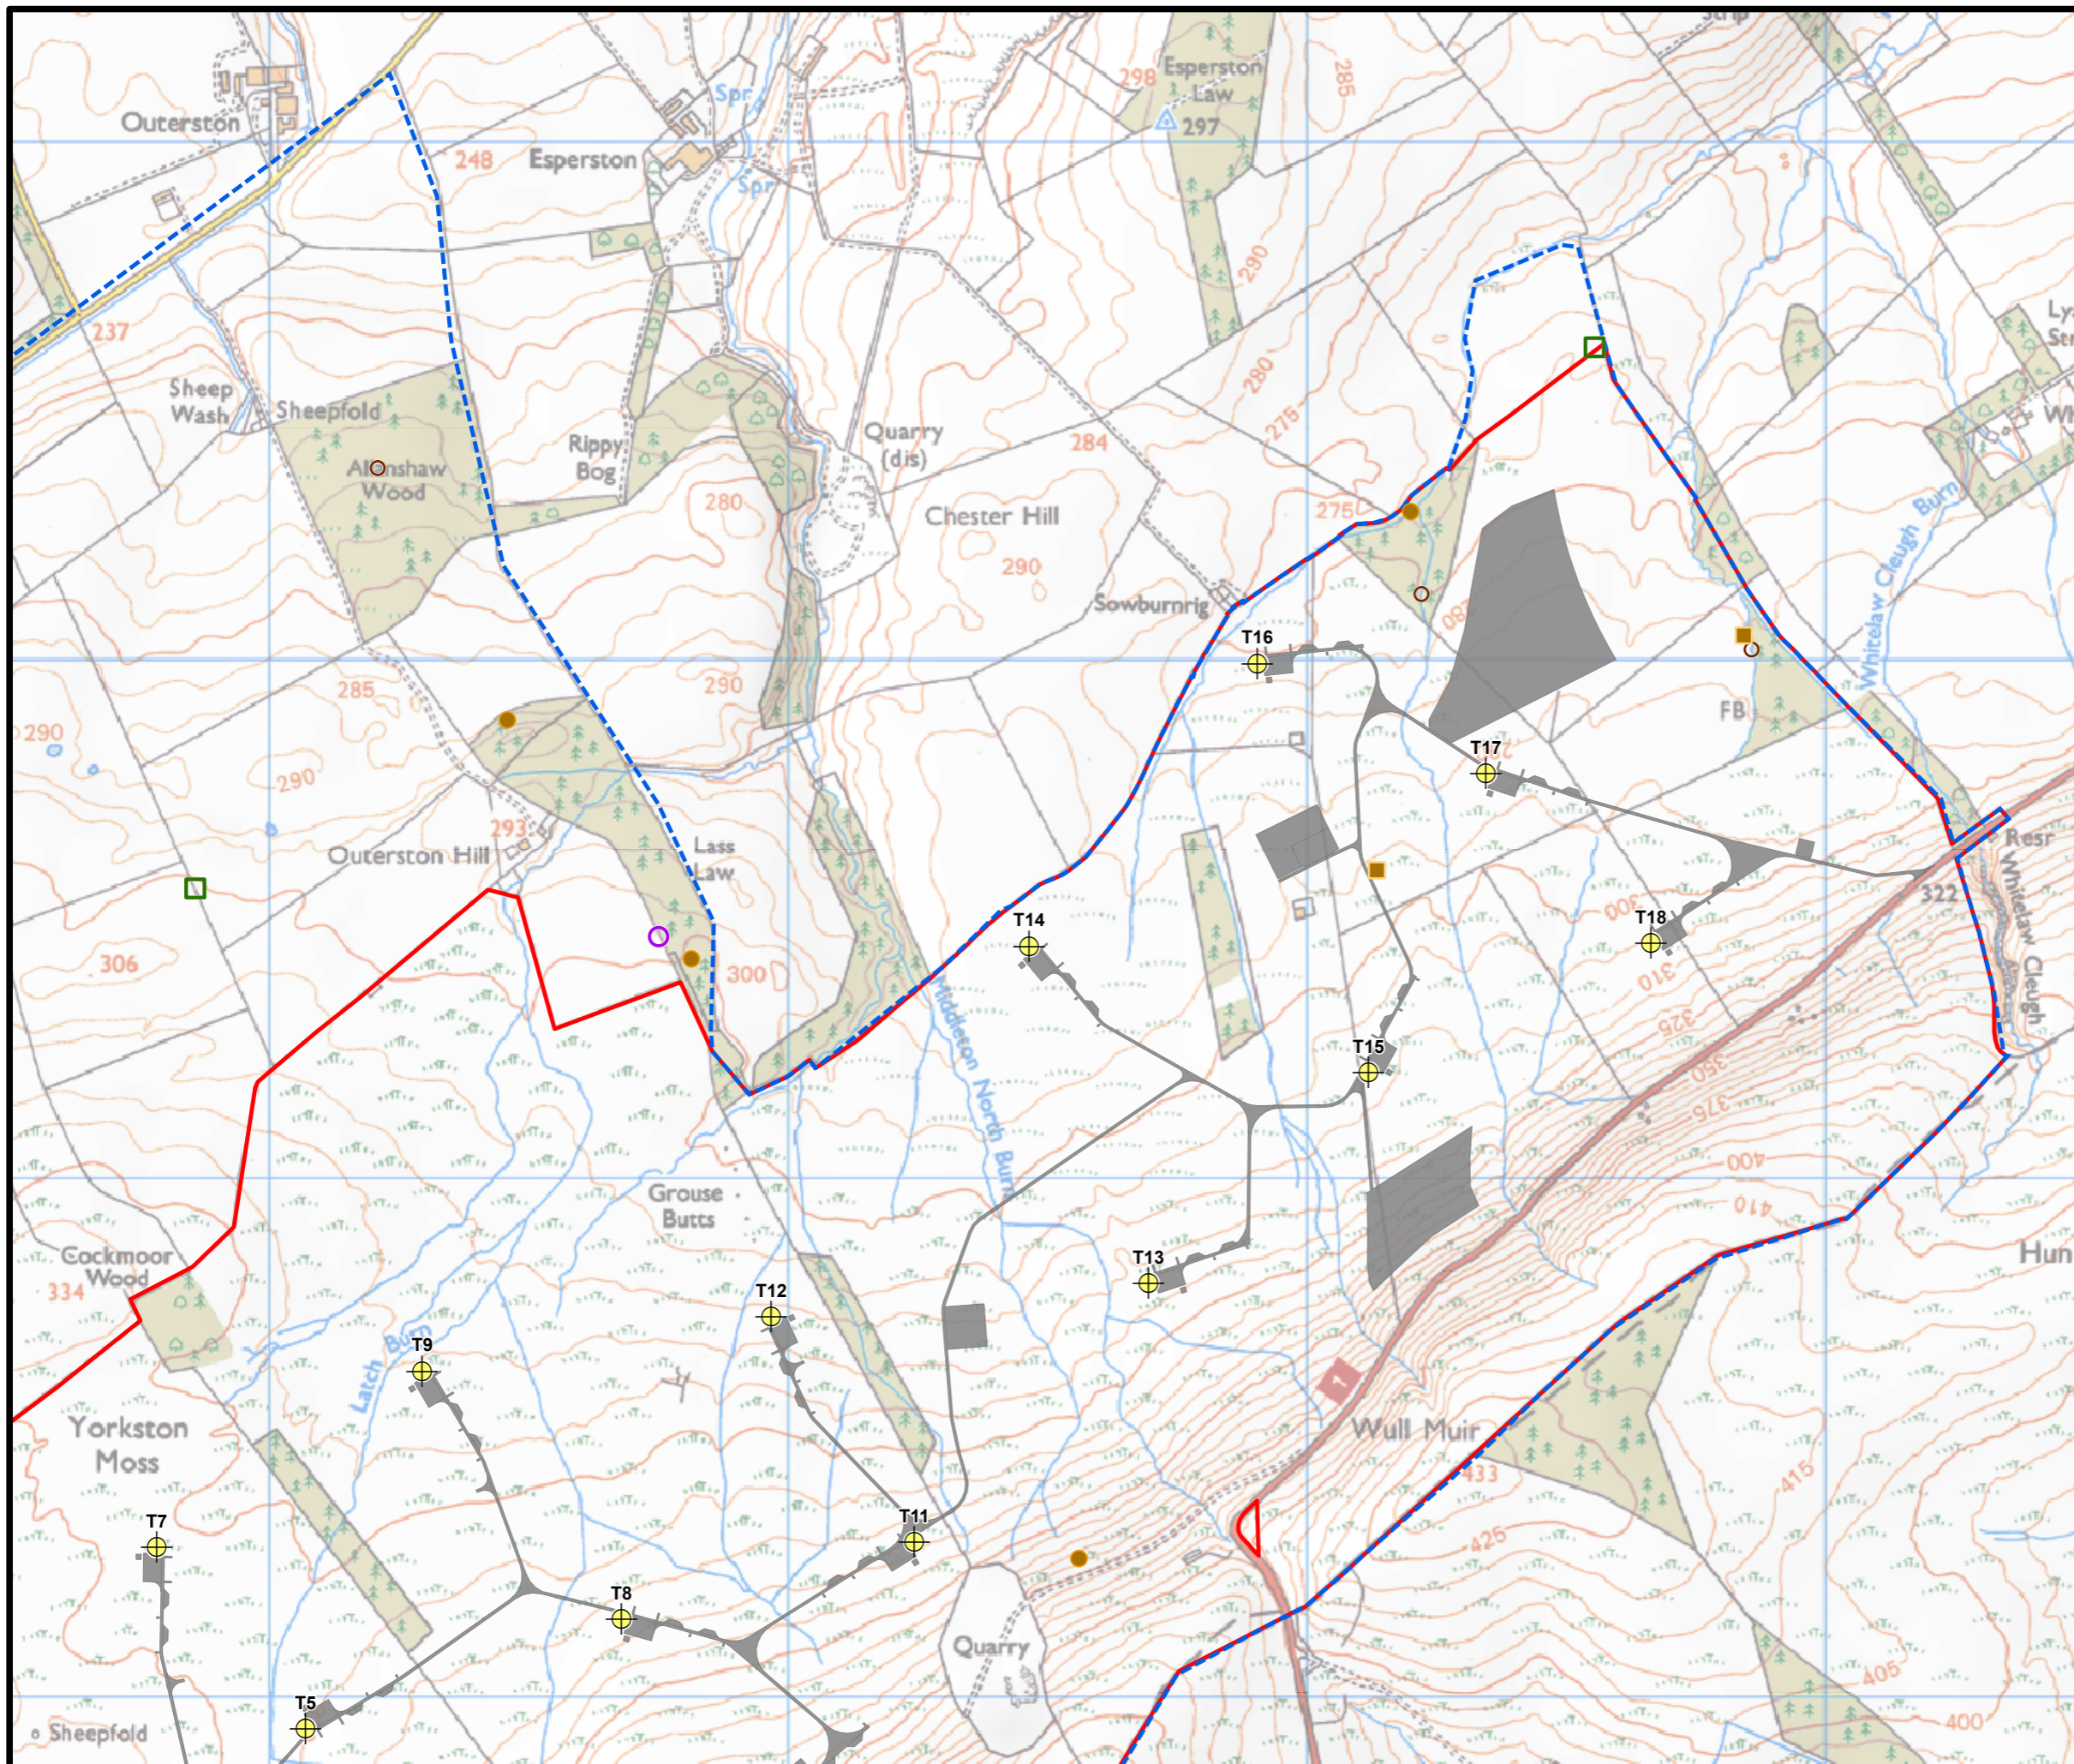

**TORFICHEN WIND FARM
EIA REPORT**

FIGURE 8.5a

**PROTECTED SPECIES
SURVEY AREA AND
SURVEY RESULTS**

© CROWN COPYRIGHT, ALL RIGHTS RESERVED.
2023 LICENCE NUMBER 0100031673.

KEY

- TURBINE
- SITE BOUNDARY
- INFRASTRUCTURE
- PROTECTED SPECIES SURVEY AREA
- PROTECTED SPECIES SURVEY RESULTS**
- BADGER - FEEDING SIGNS/SNUFFLE HOLES
- BADGER - DUNG
- BADGER - PATH
- OTTER - SPRINT
- REPTILE - POTENTIAL HIBERNACULUM
- REPTILE - COMMON LIZARD SIGHTING
- GENERAL - MAMMAL HOLE
- GENERAL - BROWN HARE SIGHTING
- SQUIRREL SP - FEEDING SIGNS

**TORFICHEN WIND FARM
EIA REPORT**

FIGURE 8.5b

**PROTECTED SPECIES
SURVEY AREA AND
SURVEY RESULTS**

© CROWN COPYRIGHT, ALL RIGHTS RESERVED.
2023 LICENCE NUMBER 0100031673.

KEY

- TURBINE
- SITE BOUNDARY
- INFRASTRUCTURE
- PROTECTED SPECIES SURVEY AREA

PROTECTED SPECIES SURVEY RESULTS

- BADGER - FEEDING SIGNS/SNUFFLE HOLES
- BADGER - DUNG
- BADGER - PATH
- OTTER - SPRINT
- REPTILE - POTENTIAL HIBERNACULUM
- REPTILE - COMMON LIZARD SIGHTING
- GENERAL - MAMMAL HOLE
- GENERAL - BROWN HARE SIGHTING
- SQUIRREL SP - FEEDING SIGNS

**TORFICHEN WIND FARM
EIA REPORT**

FIGURE 8.5c

**PROTECTED SPECIES
SURVEY AREA AND
SURVEY RESULTS**

© CROWN COPYRIGHT, ALL RIGHTS RESERVED.
2023 LICENCE NUMBER 0100031673.

KEY

-  TURBINE
-  SITE BOUNDARY
-  INFRASTRUCTURE
-  PROTECTED SPECIES SURVEY AREA
- PROTECTED SPECIES SURVEY RESULTS**
-  BADGER - FEEDING SIGNS/SNUFFLE HOLES
-  BADGER - DUNG
-  BADGER - PATH
-  OTTER - SPRRAINT
-  REPTILE - POTENTIAL HIBERNACULUM
-  REPTILE - COMMON LIZARD SIGHTING
-  GENERAL - MAMMAL HOLE
-  GENERAL - BROWN HARE SIGHTING
-  SQUIRREL SP - FEEDING SIGNS