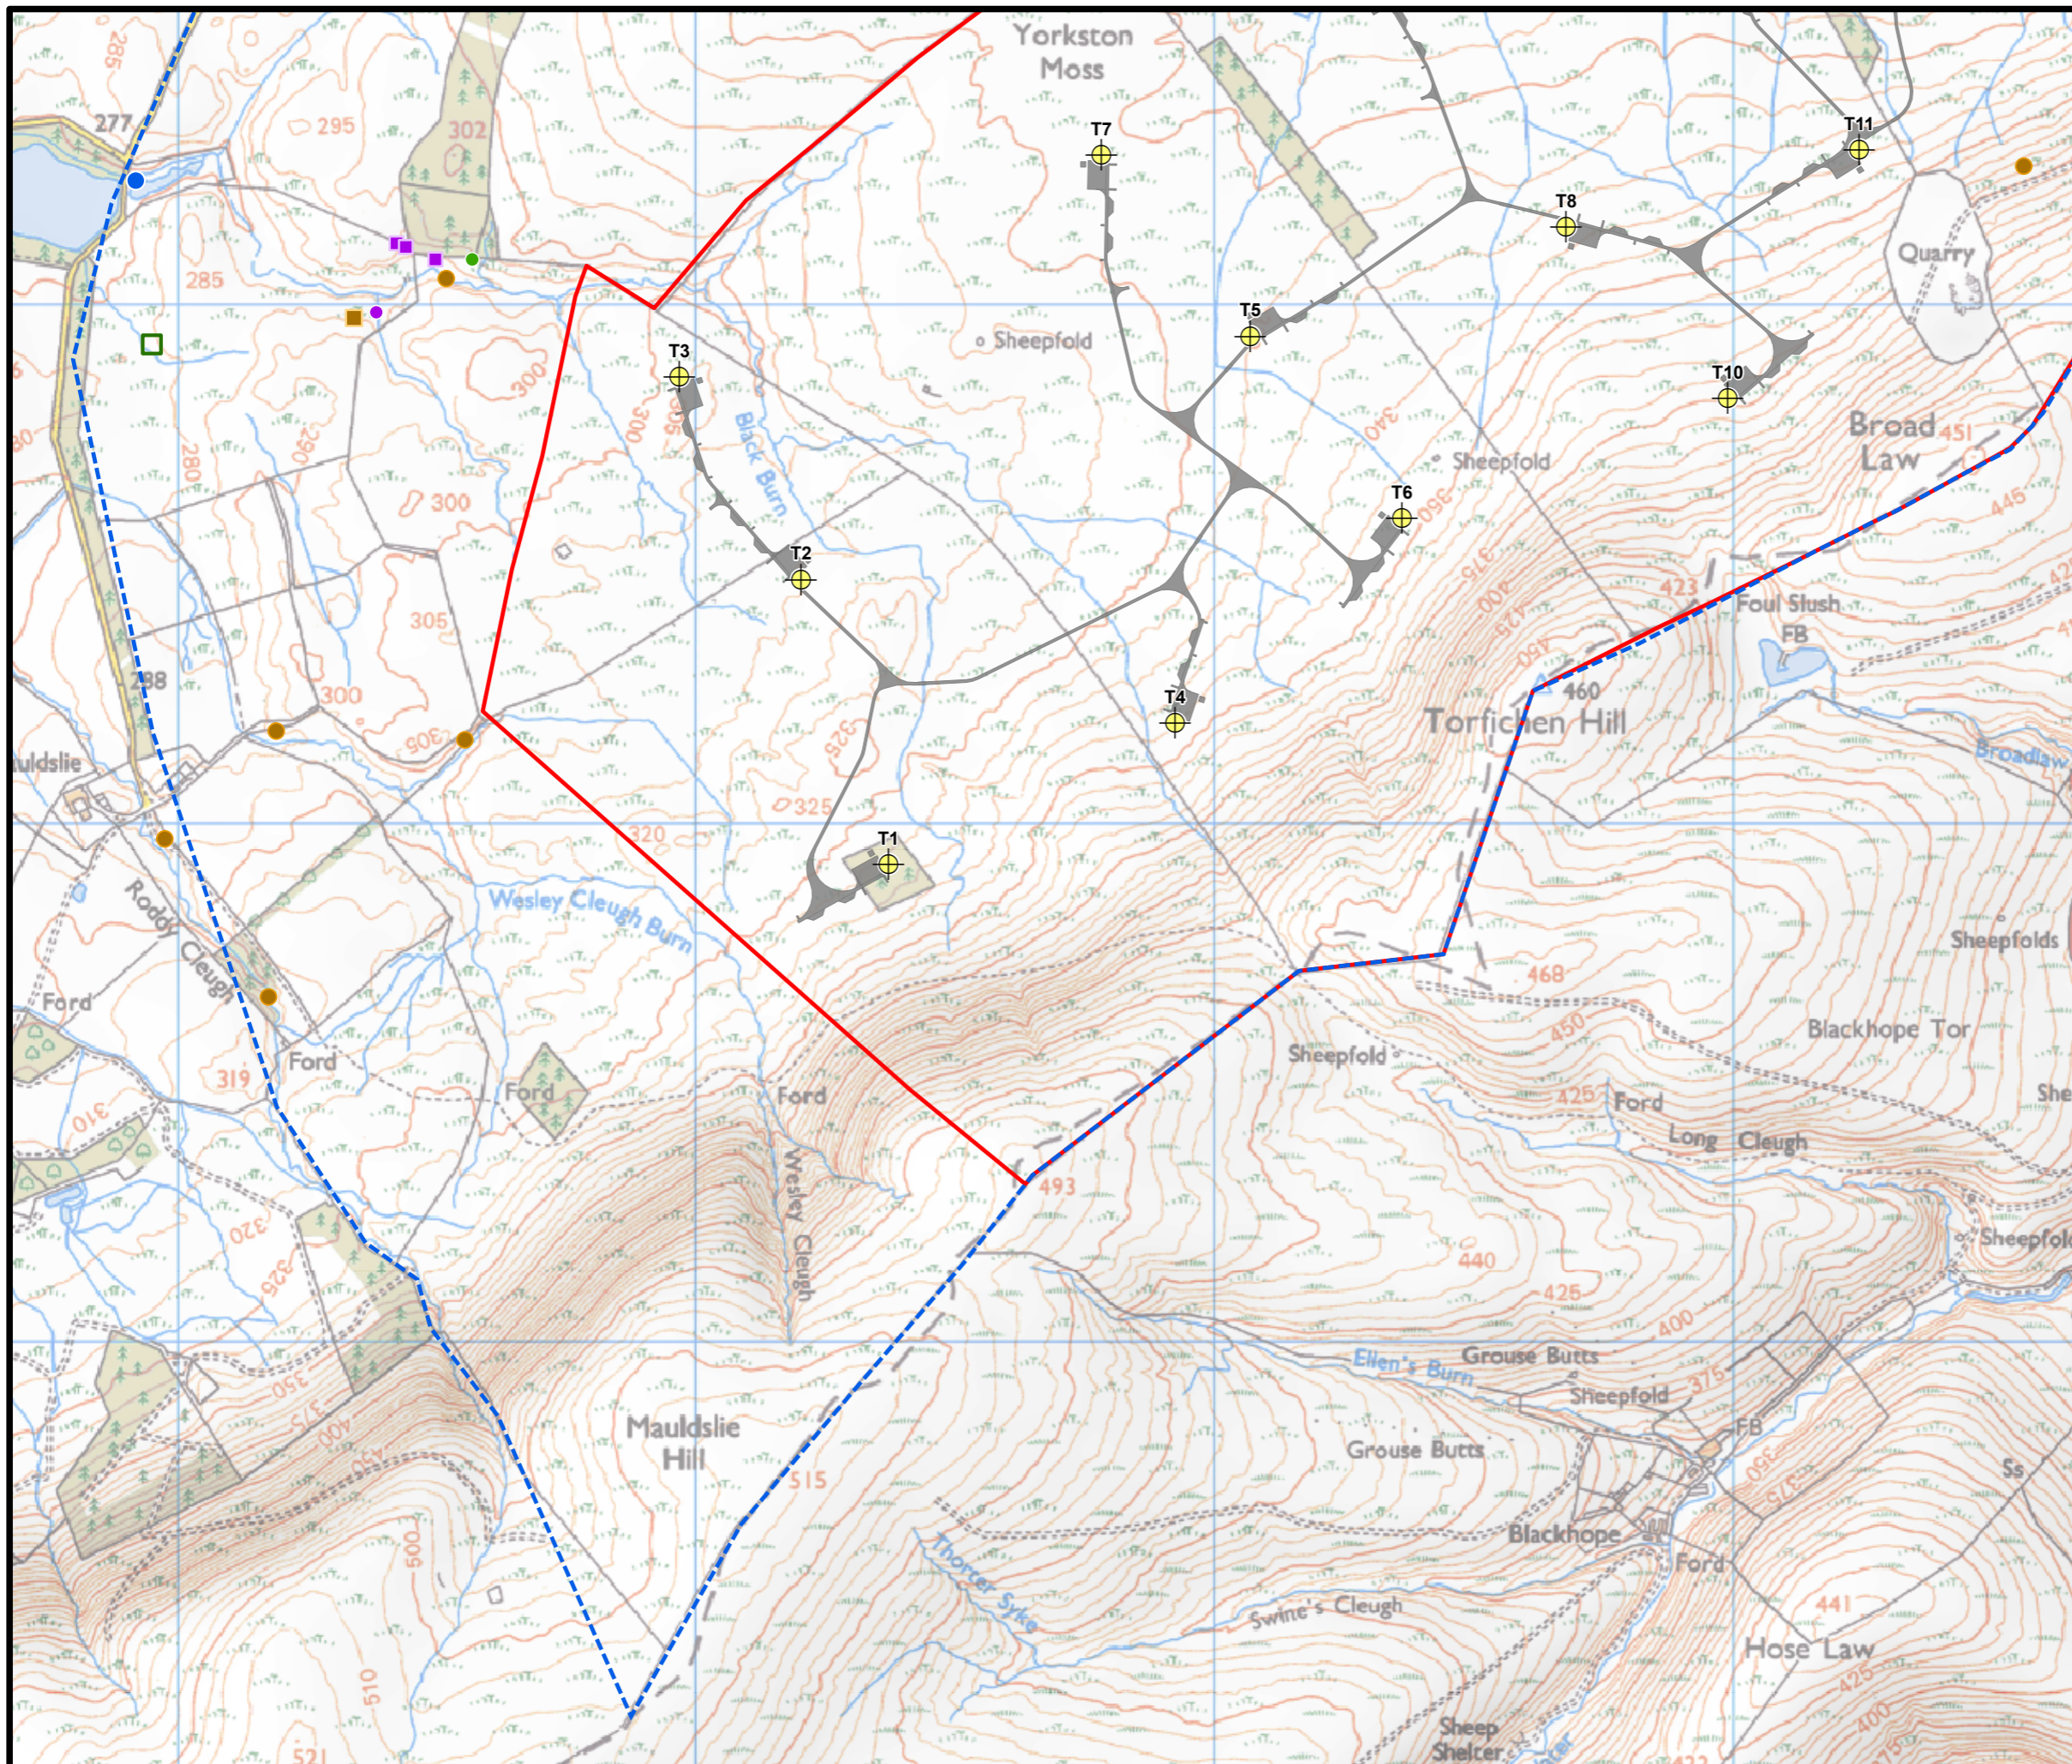

**TORFICHEN WIND FARM
EIA REPORT**

FIGURE 8.5a

**PROTECTED SPECIES
SURVEY AREA AND
SURVEY RESULTS**

© CROWN COPYRIGHT, ALL RIGHTS RESERVED.
2023 LICENCE NUMBER 0100031673.

KEY

- TURBINE
- SITE BOUNDARY
- INFRASTRUCTURE
- PROTECTED SPECIES SURVEY AREA
- PROTECTED SPECIES SURVEY RESULTS**
- BADGER - FEEDING SIGNS/SNUFFLE HOLES
- BADGER - DUNG
- BADGER - PATH
- OTTER - SPRINT
- REPTILE - POTENTIAL HIBERNACULUM
- REPTILE - COMMON LIZARD SIGHTING
- GENERAL - MAMMAL HOLE
- GENERAL - BROWN HARE SIGHTING
- SQUIRREL SP - FEEDING SIGNS

**TORFICHEN WIND FARM
EIA REPORT**

FIGURE 8.5b

**PROTECTED SPECIES
SURVEY AREA AND
SURVEY RESULTS**

© CROWN COPYRIGHT, ALL RIGHTS RESERVED.
2023 LICENCE NUMBER 0100031673.

KEY

- TURBINE
- SITE BOUNDARY
- INFRASTRUCTURE
- PROTECTED SPECIES SURVEY AREA

PROTECTED SPECIES SURVEY RESULTS

- BADGER - FEEDING SIGNS/SNUFFLE HOLES
- BADGER - DUNG
- BADGER - PATH
- OTTER - SPRINT
- REPTILE - POTENTIAL HIBERNACULUM
- REPTILE - COMMON LIZARD SIGHTING
- GENERAL - MAMMAL HOLE
- GENERAL - BROWN HARE SIGHTING
- SQUIRREL SP - FEEDING SIGNS

**TORFICHEN WIND FARM
EIA REPORT**

FIGURE 8.5c

**PROTECTED SPECIES
SURVEY AREA AND
SURVEY RESULTS**

© CROWN COPYRIGHT, ALL RIGHTS RESERVED.
2023 LICENCE NUMBER 0100031673.

KEY

-  TURBINE
-  SITE BOUNDARY
-  INFRASTRUCTURE
-  PROTECTED SPECIES SURVEY AREA
- PROTECTED SPECIES SURVEY RESULTS**
-  BADGER - FEEDING SIGNS/SNUFFLE HOLES
-  BADGER - DUNG
-  BADGER - PATH
-  OTTER - SPRRAINT
-  REPTILE - POTENTIAL HIBERNACULUM
-  REPTILE - COMMON LIZARD SIGHTING
-  GENERAL - MAMMAL HOLE
-  GENERAL - BROWN HARE SIGHTING
-  SQUIRREL SP - FEEDING SIGNS