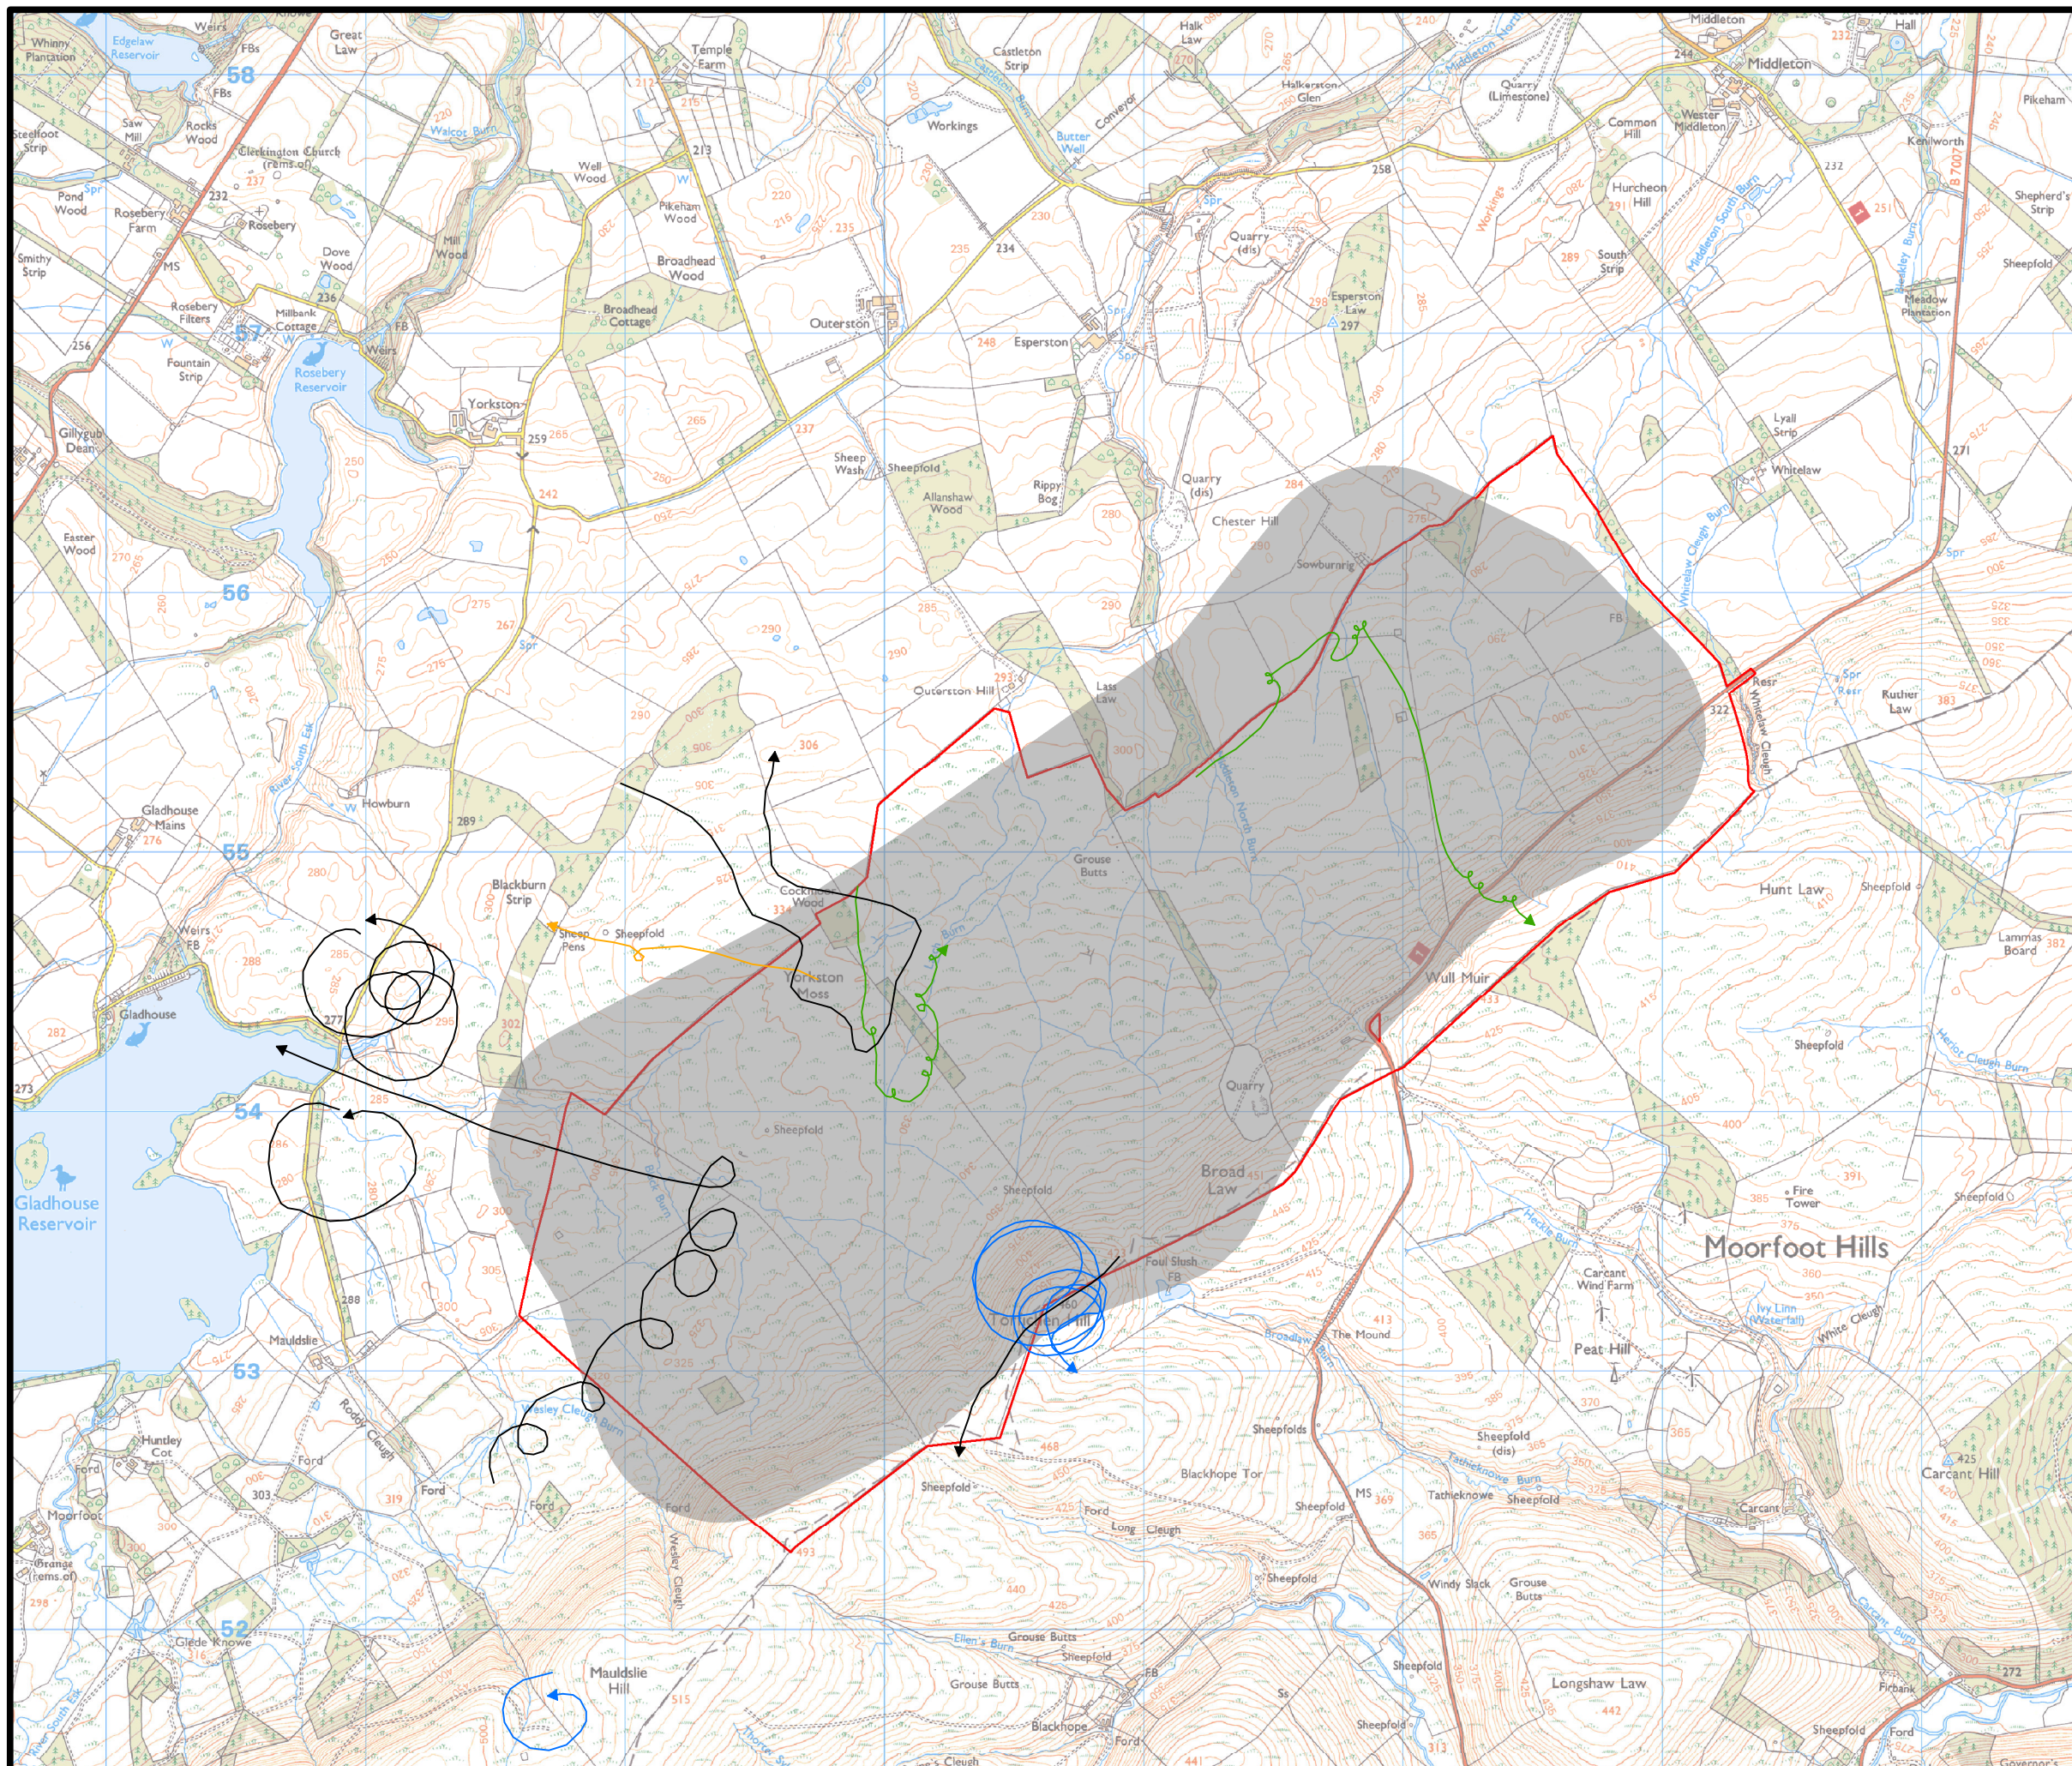

**TORFICHEN WIND FARM
EIA REPORT**

FIGURE 9.10

**RED KITE
FLIGHT LINES**

© CROWN COPYRIGHT, ALL RIGHTS RESERVED.
2023 LICENCE NUMBER 0100031673.

KEY

-  SITE BOUNDARY
- FLIGHTS:**
-  BREEDING 2021
-  WINTER 2021-22
-  BREEDING 2022
-  WINTER 2022-23
-  COLLISION RISK ZONE

SCALE - 1:25,000 @ A3

**ENVIRONMENTAL IMPACT ASSESSMENT
REPORT 2023**

THIS DRAWING IS THE PROPERTY OF RENEWABLE ENERGY
SYSTEMS LTD. AND NO REPRODUCTION MAY BE MADE IN
WHOLE OR IN PART WITHOUT PERMISSION