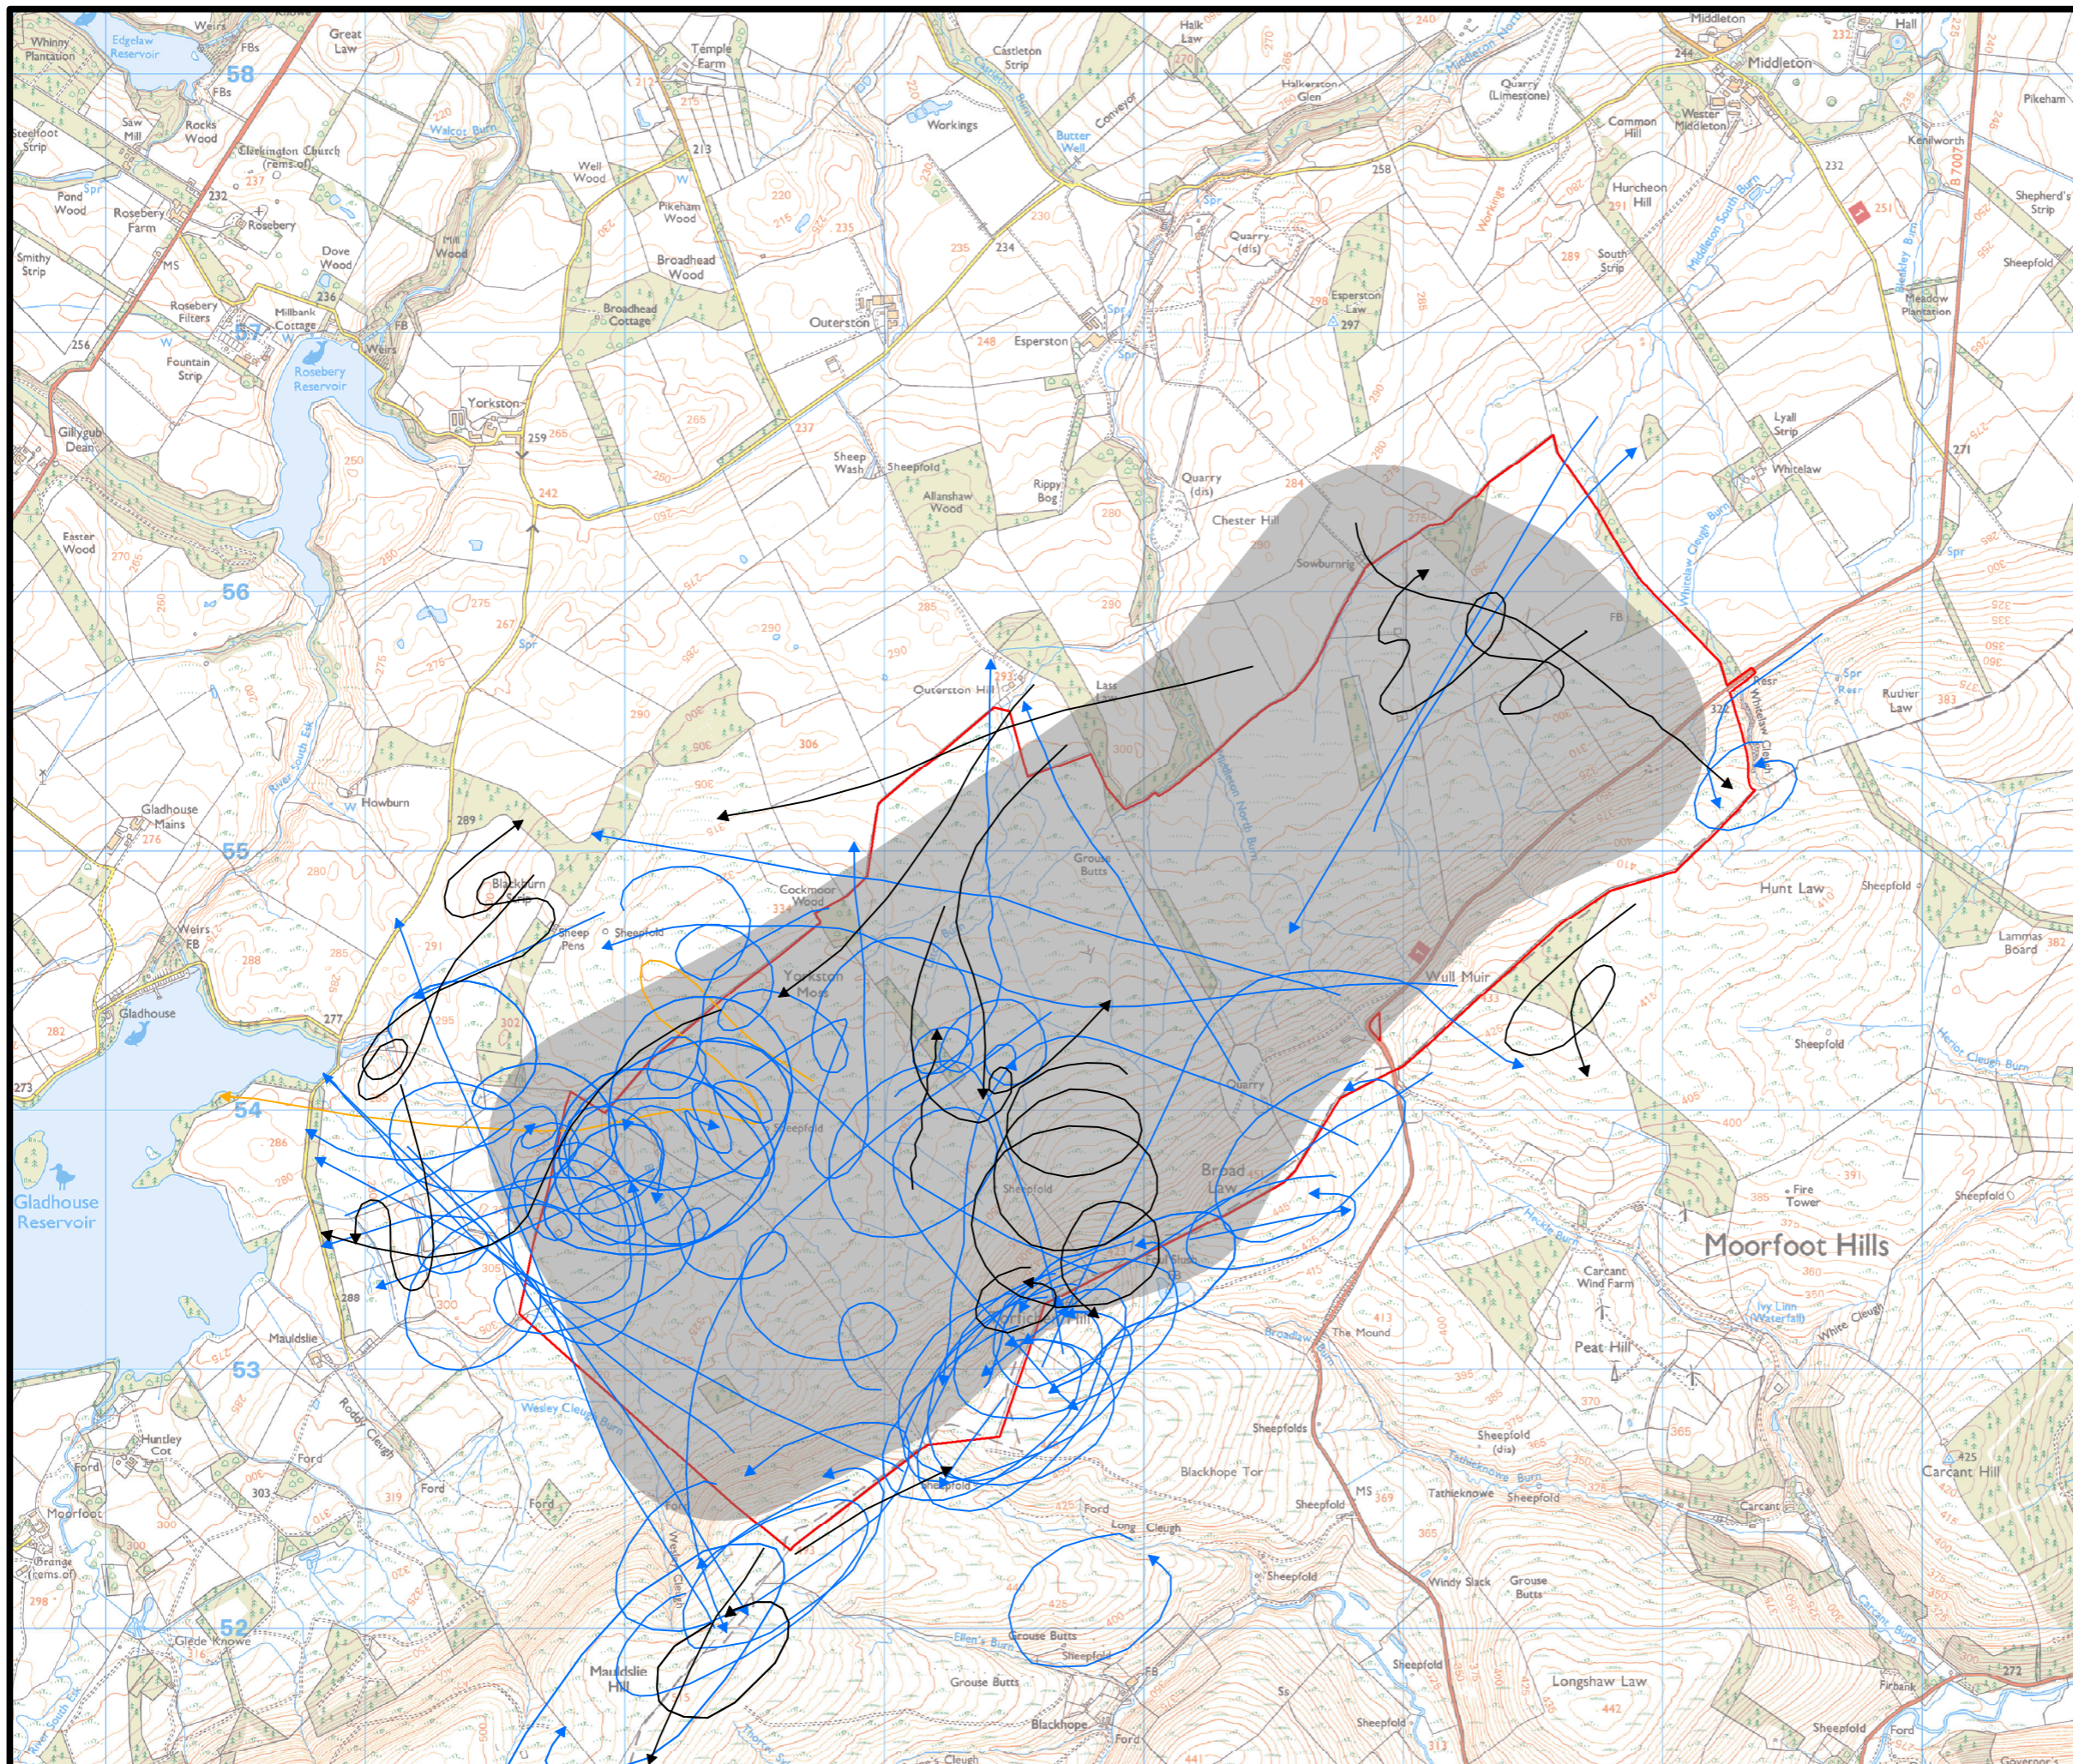

**TORFICHEN WIND FARM  
EIA REPORT**

**FIGURE 9.12**

**GOLDEN PLOVER  
FLIGHT LINES**

© CROWN COPYRIGHT, ALL RIGHTS RESERVED.  
2023 LICENCE NUMBER 0100031673.

**KEY**

-  SITE BOUNDARY
- FLIGHTS:**
-  BREEDING 2021
-  WINTER 2021-22
-  BREEDING 2022
-  WINTER 2022-23
-  COLLISION RISK ZONE

SCALE - 1:25,000 @ A3

**ENVIRONMENTAL IMPACT ASSESSMENT  
REPORT 2023**

THIS DRAWING IS THE PROPERTY OF RENEWABLE ENERGY  
SYSTEMS LTD. AND NO REPRODUCTION MAY BE MADE IN  
WHOLE OR IN PART WITHOUT PERMISSION