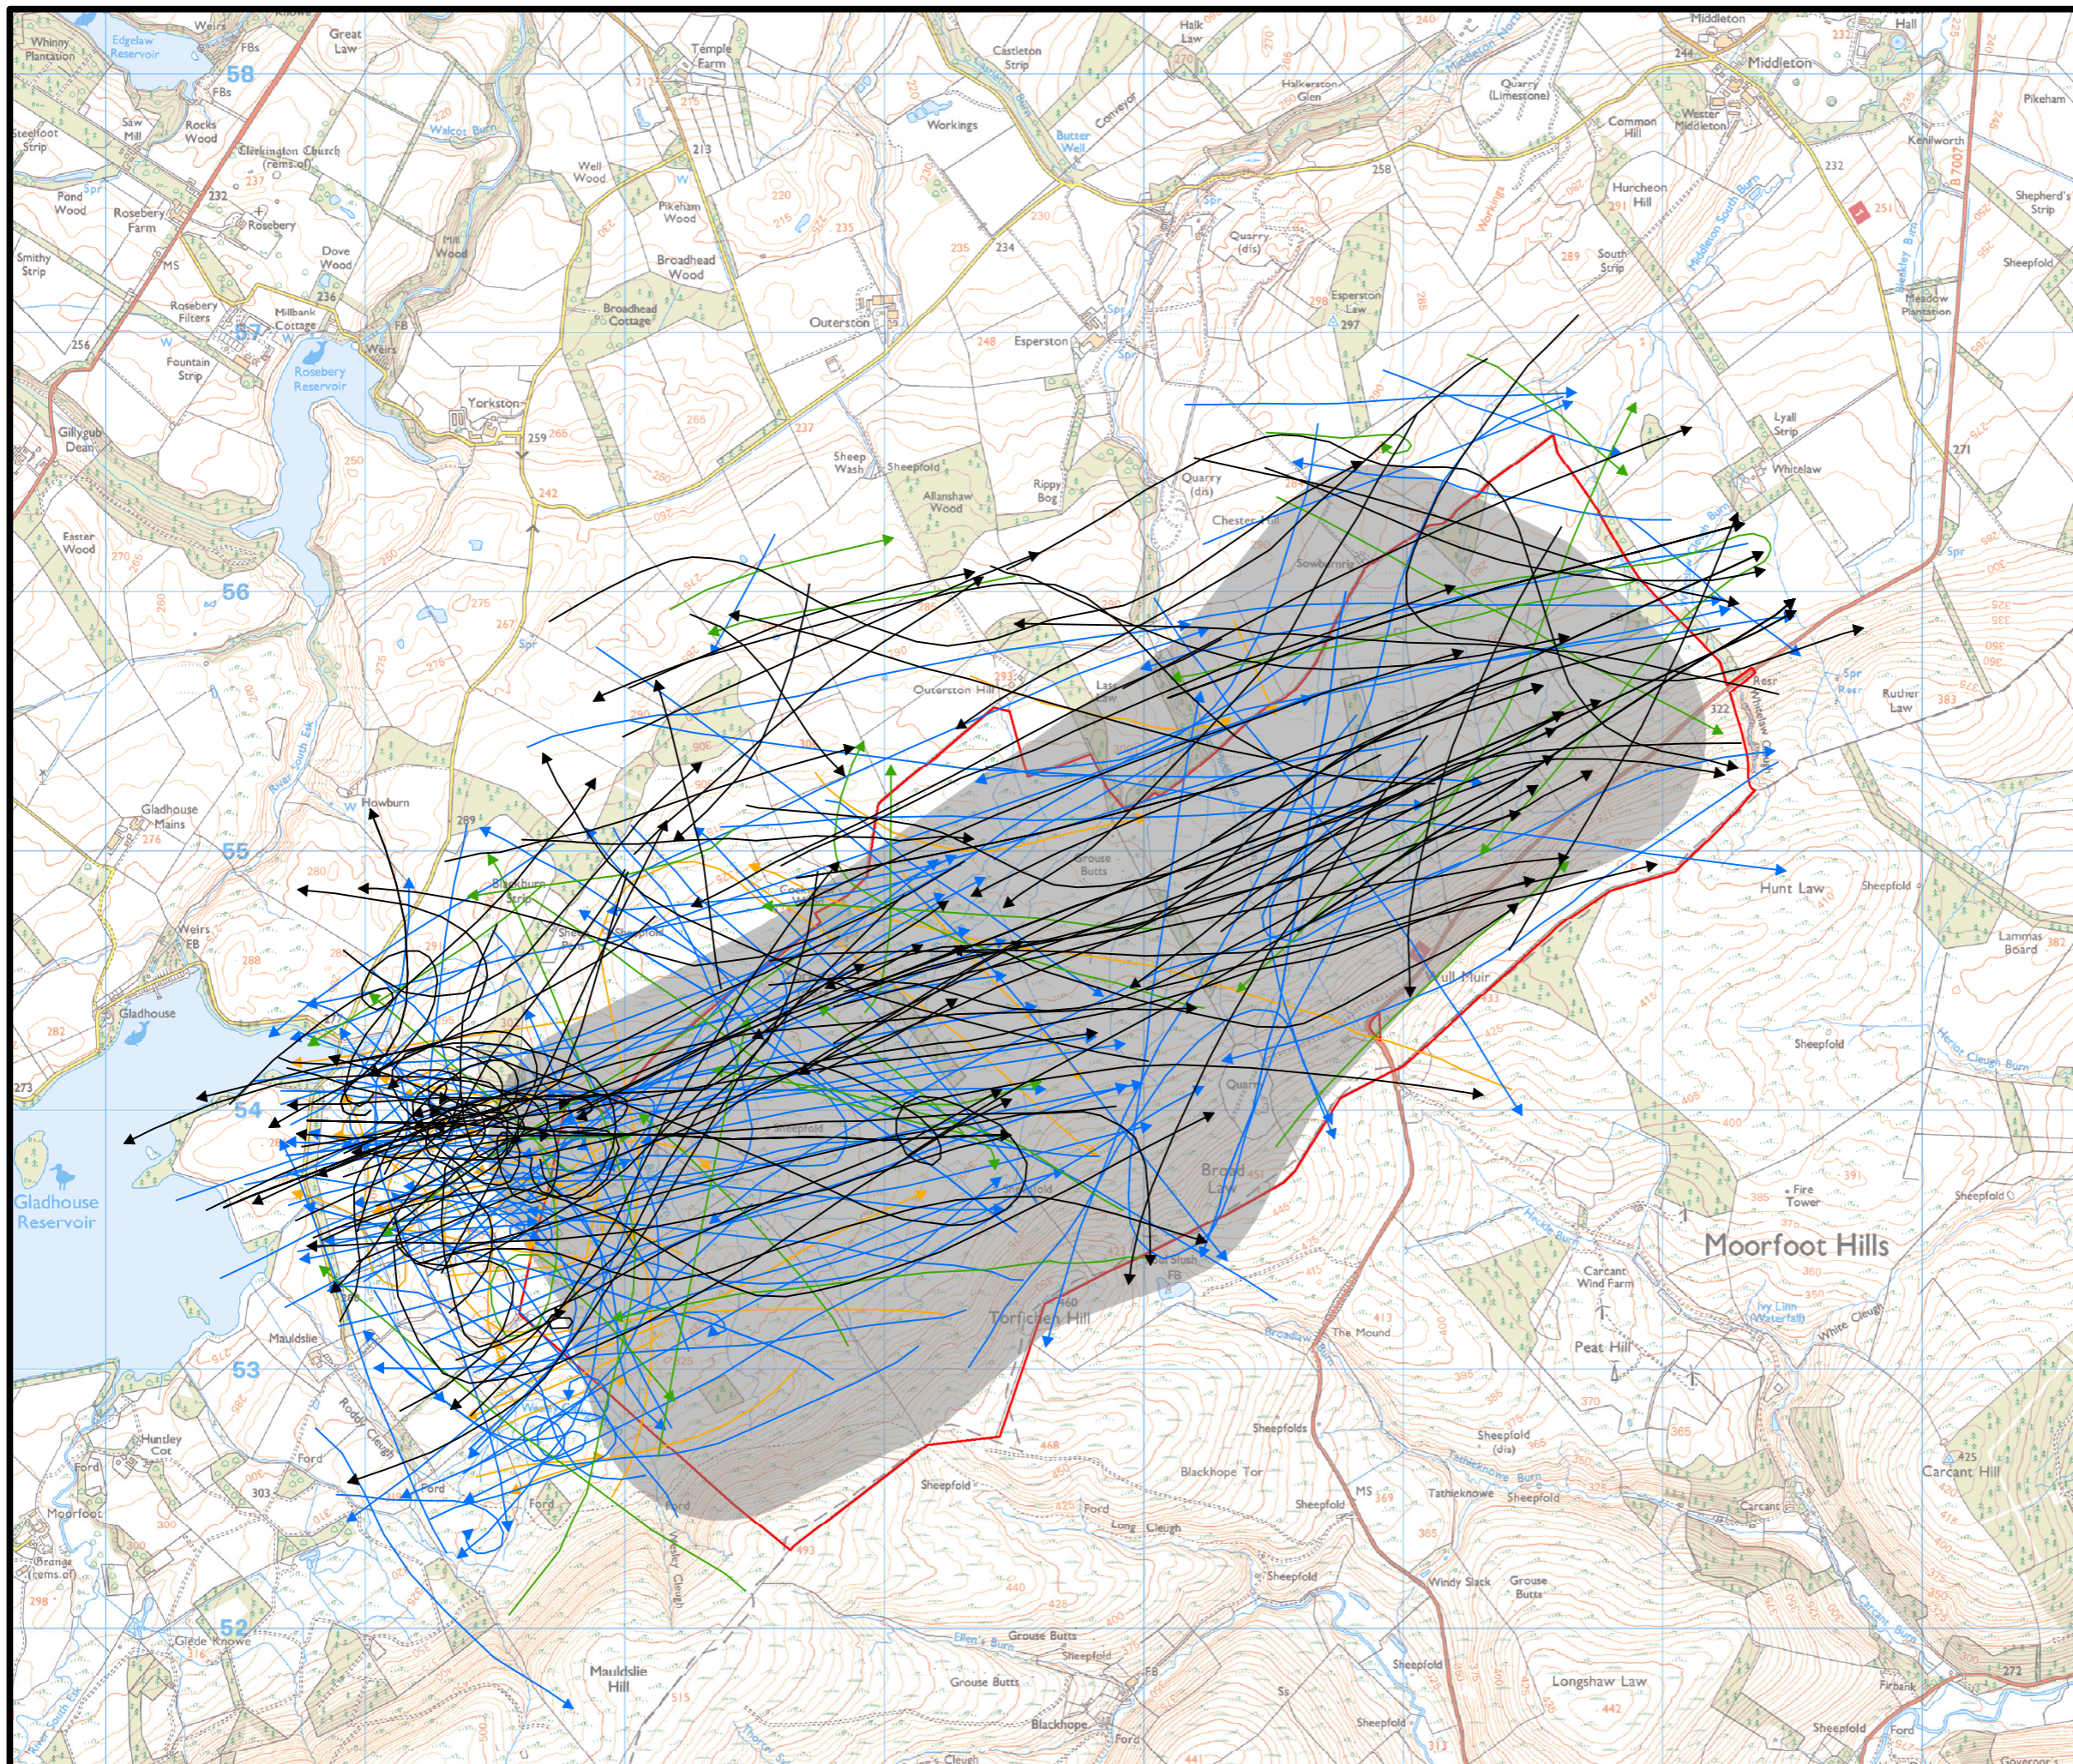

**TORFICHEN WIND FARM  
EIA REPORT**

**FIGURE 9.8**

**GREYLAG GOOSE  
FLIGHT LINES**

© CROWN COPYRIGHT, ALL RIGHTS RESERVED.  
2023 LICENCE NUMBER 0100031673.

**KEY**

-  SITE BOUNDARY
- FLIGHTS:**
-  BREEDING 2021
-  WINTER 2021-22
-  BREEDING 2022
-  WINTER 2022-23
-  COLLISION RISK ZONE

SCALE - 1:25,000 @ A3

**ENVIRONMENTAL IMPACT ASSESSMENT  
REPORT 2023**

THIS DRAWING IS THE PROPERTY OF RENEWABLE ENERGY  
SYSTEMS LTD. AND NO REPRODUCTION MAY BE MADE IN  
WHOLE OR IN PART WITHOUT PERMISSION