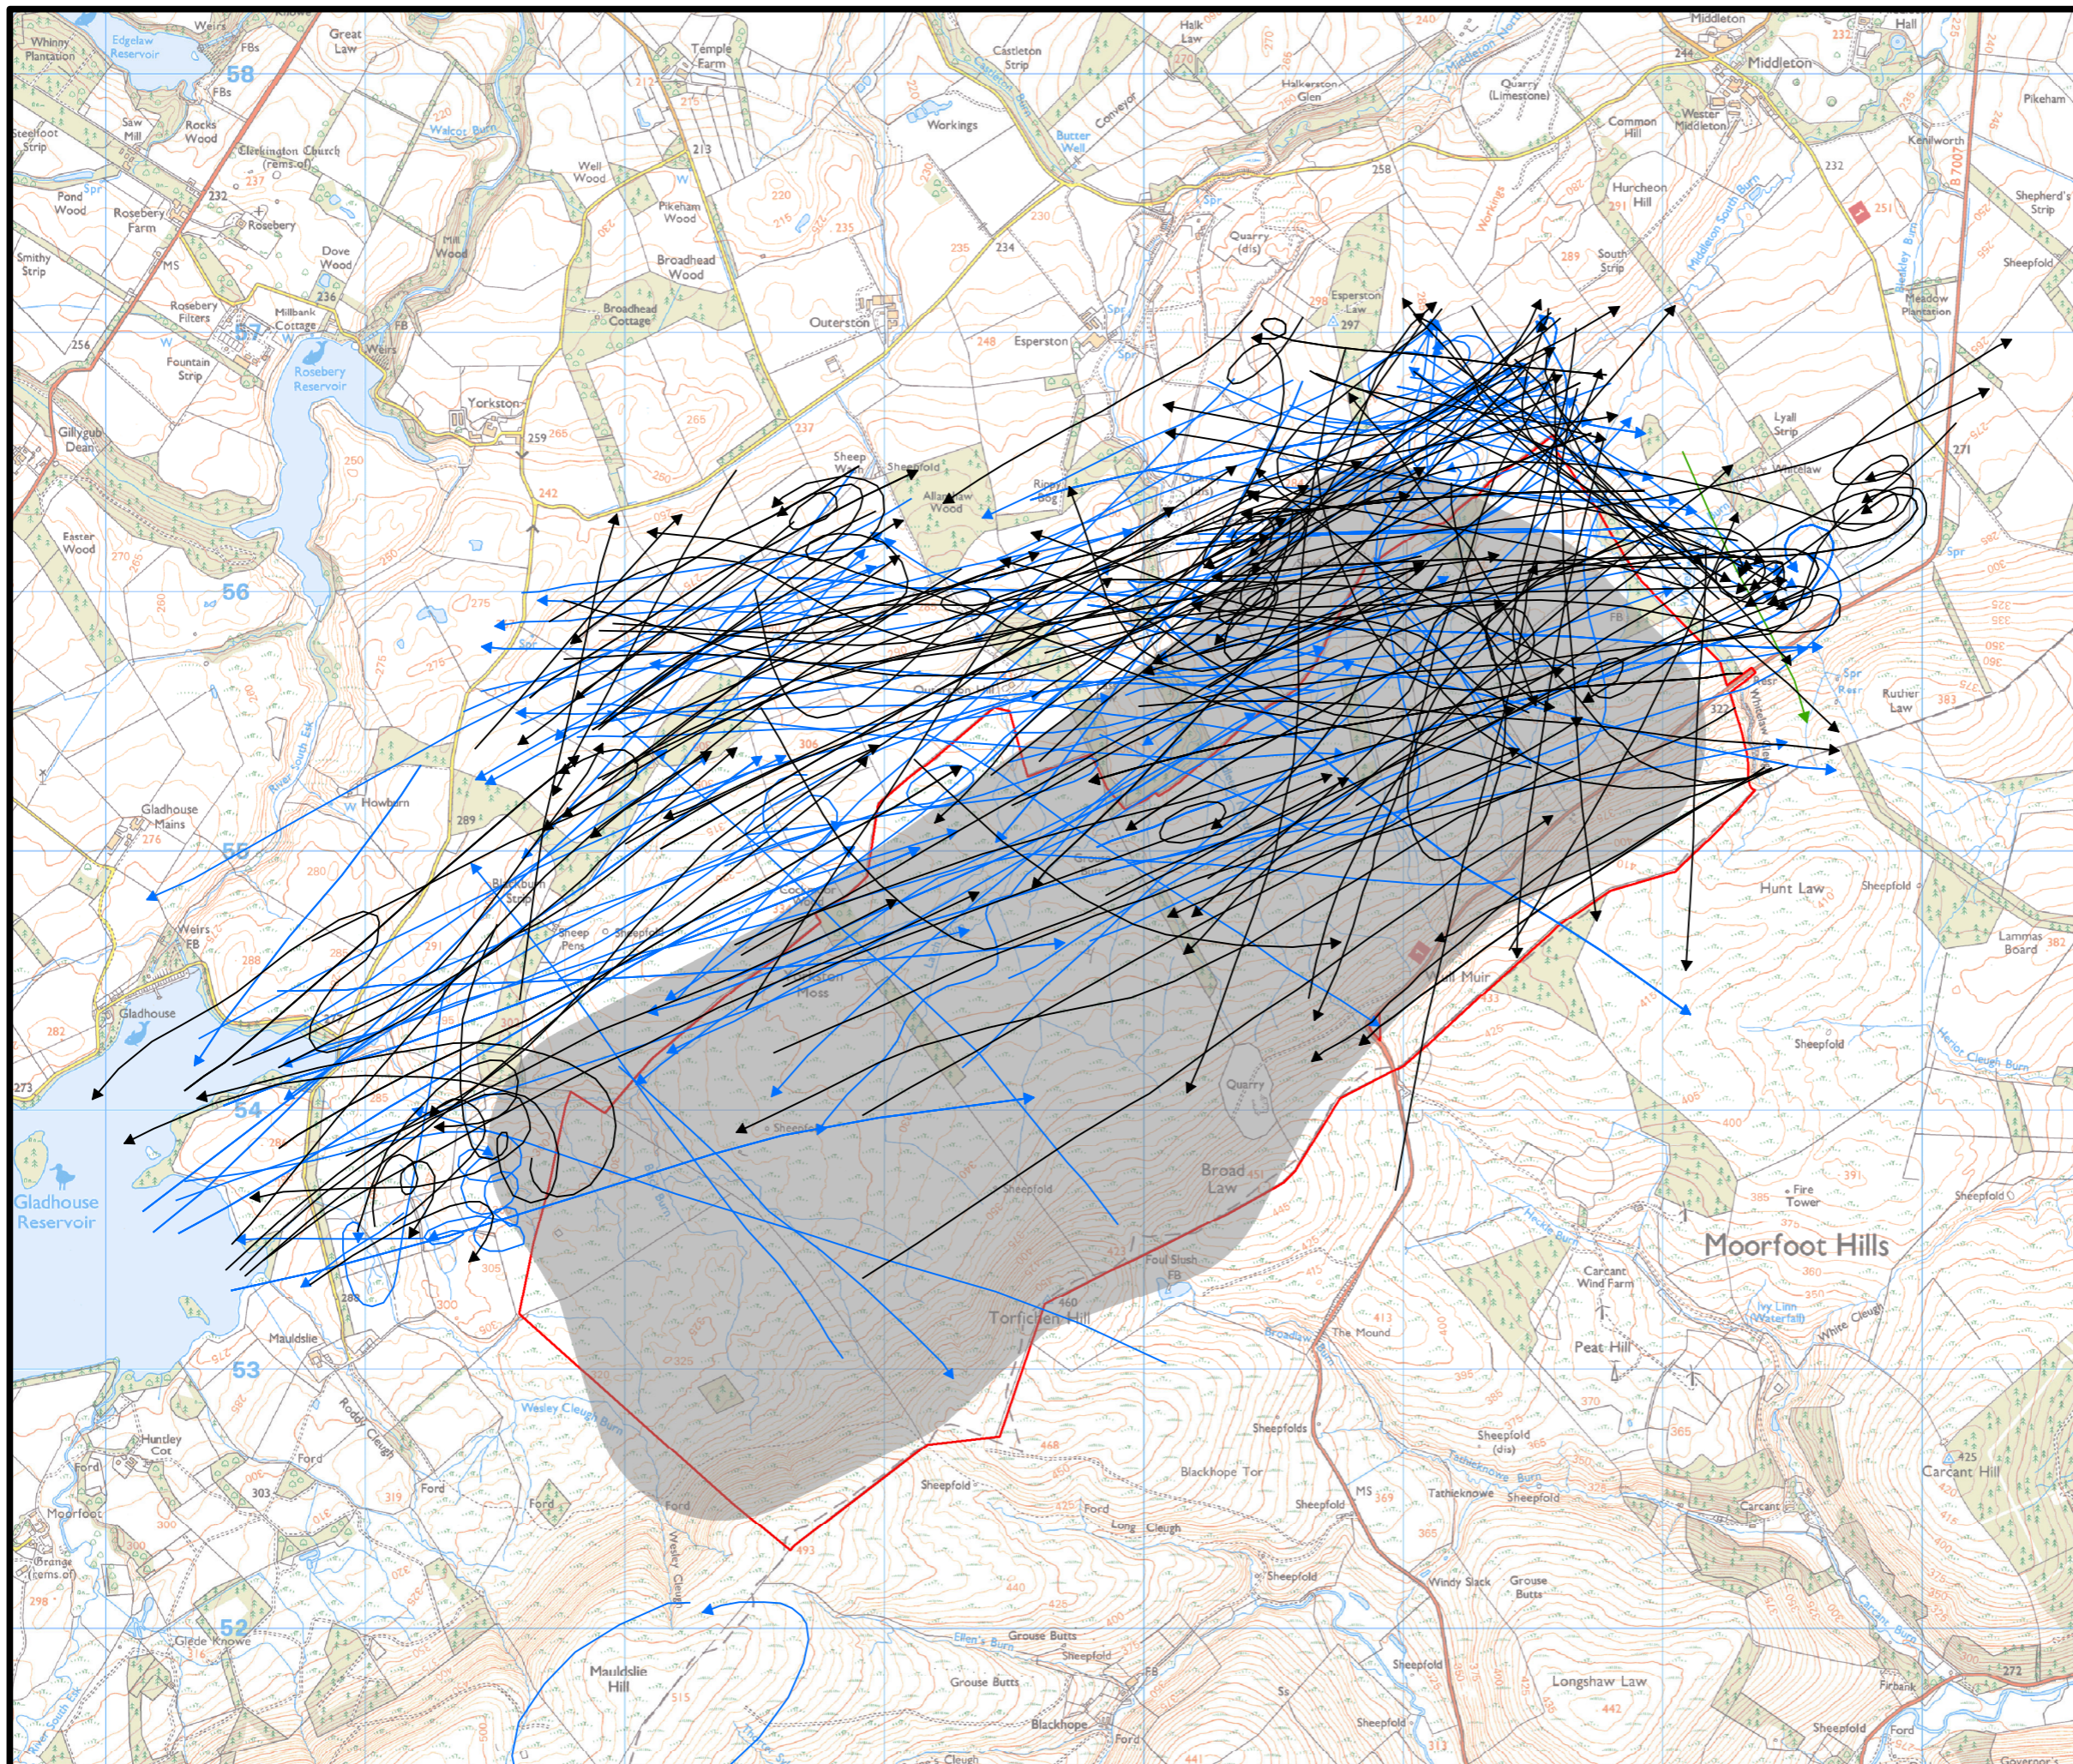

**TORFICHEN WIND FARM  
EIA REPORT**

**FIGURE 9.7**

**PINK-FOOTED  
GOOSE FLIGHT  
LINES**

© CROWN COPYRIGHT, ALL RIGHTS RESERVED.  
2023 LICENCE NUMBER 0100031673.

**KEY**

-  SITE BOUNDARY
- FLIGHTS:**
-  WINTER 2021-22
-  SPRING 2022
-  WINTER 2022-23
-  COLLISION RISK ZONE

SCALE - 1:25,000 @ A3

**ENVIRONMENTAL IMPACT ASSESSMENT  
REPORT 2023**

THIS DRAWING IS THE PROPERTY OF RENEWABLE ENERGY  
SYSTEMS LTD. AND NO REPRODUCTION MAY BE MADE IN  
WHOLE OR IN PART WITHOUT PERMISSION