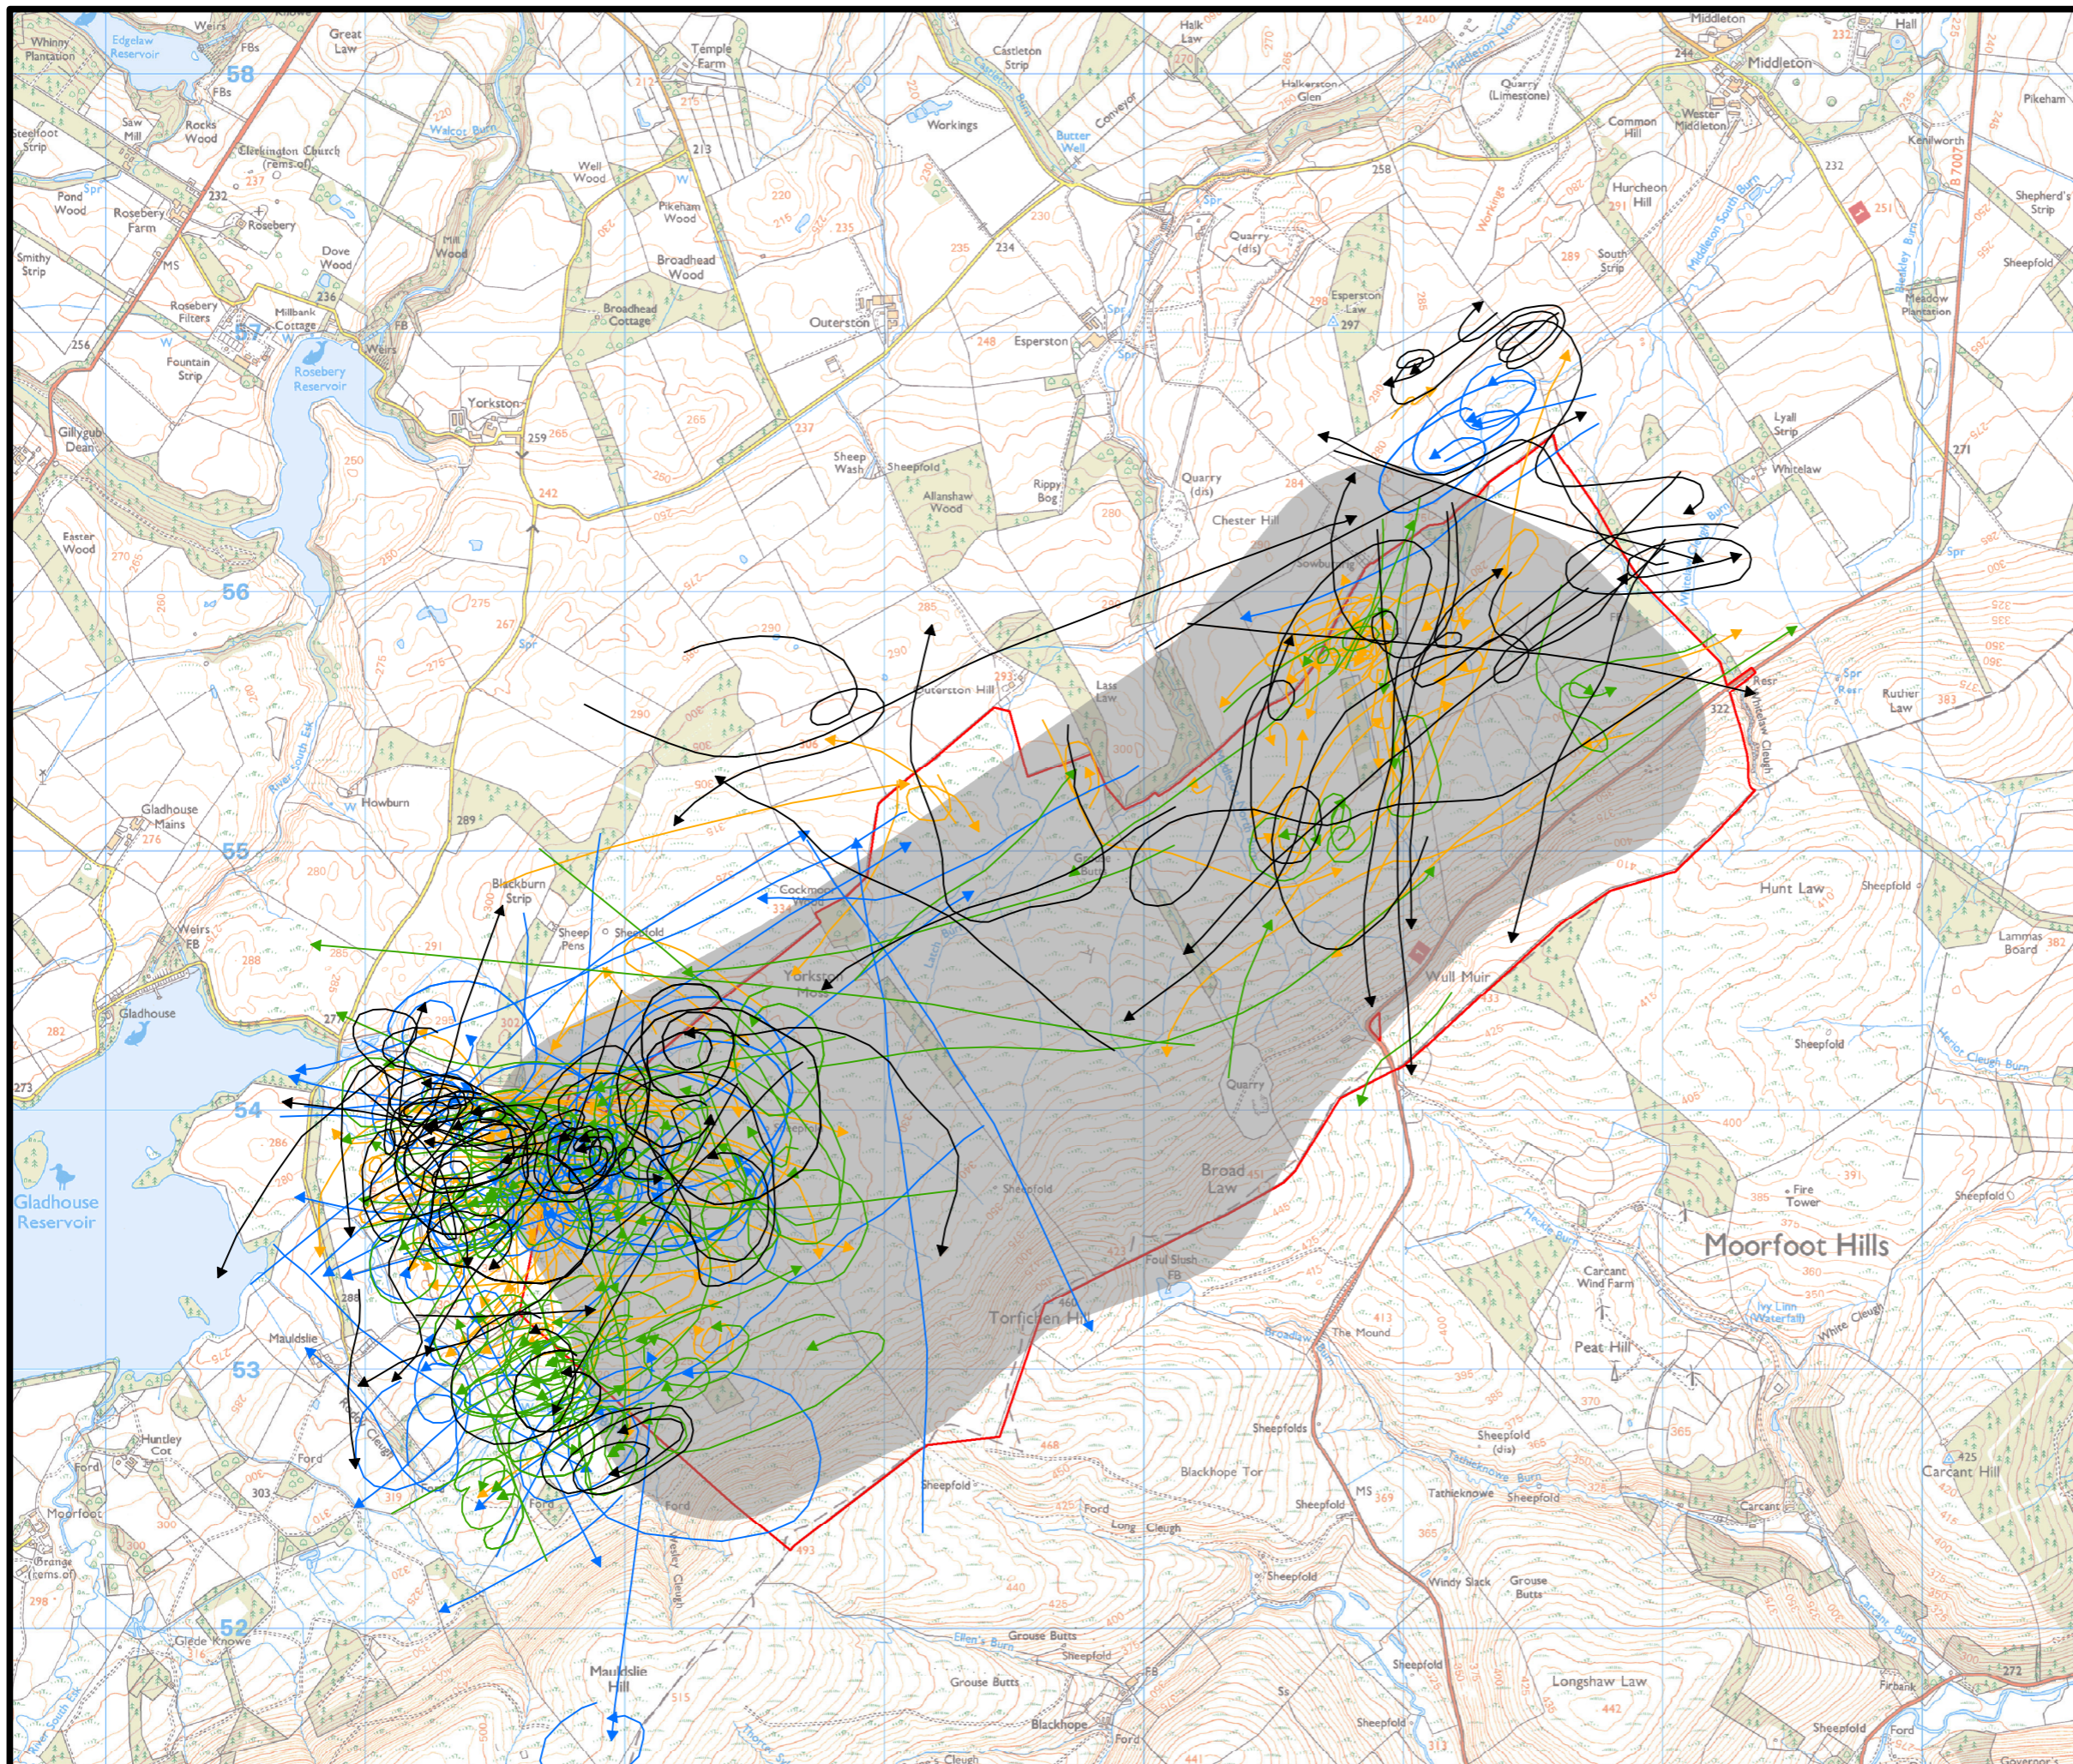

**TORFICHEN WIND FARM
EIA REPORT**

FIGURE 9.13

**LAPWING
FLIGHT LINES**

© CROWN COPYRIGHT, ALL RIGHTS RESERVED.
2023 LICENCE NUMBER 0100031673.

KEY

-  SITE BOUNDARY
- FLIGHTS:**
-  BREEDING 2021
-  WINTER 2021-22
-  BREEDING 2022
-  WINTER 2022-23
-  COLLISION RISK ZONE

SCALE - 1:25,000 @ A3

**ENVIRONMENTAL IMPACT ASSESSMENT
REPORT 2023**

THIS DRAWING IS THE PROPERTY OF RENEWABLE ENERGY SYSTEMS LTD. AND NO REPRODUCTION MAY BE MADE IN WHOLE OR IN PART WITHOUT PERMISSION