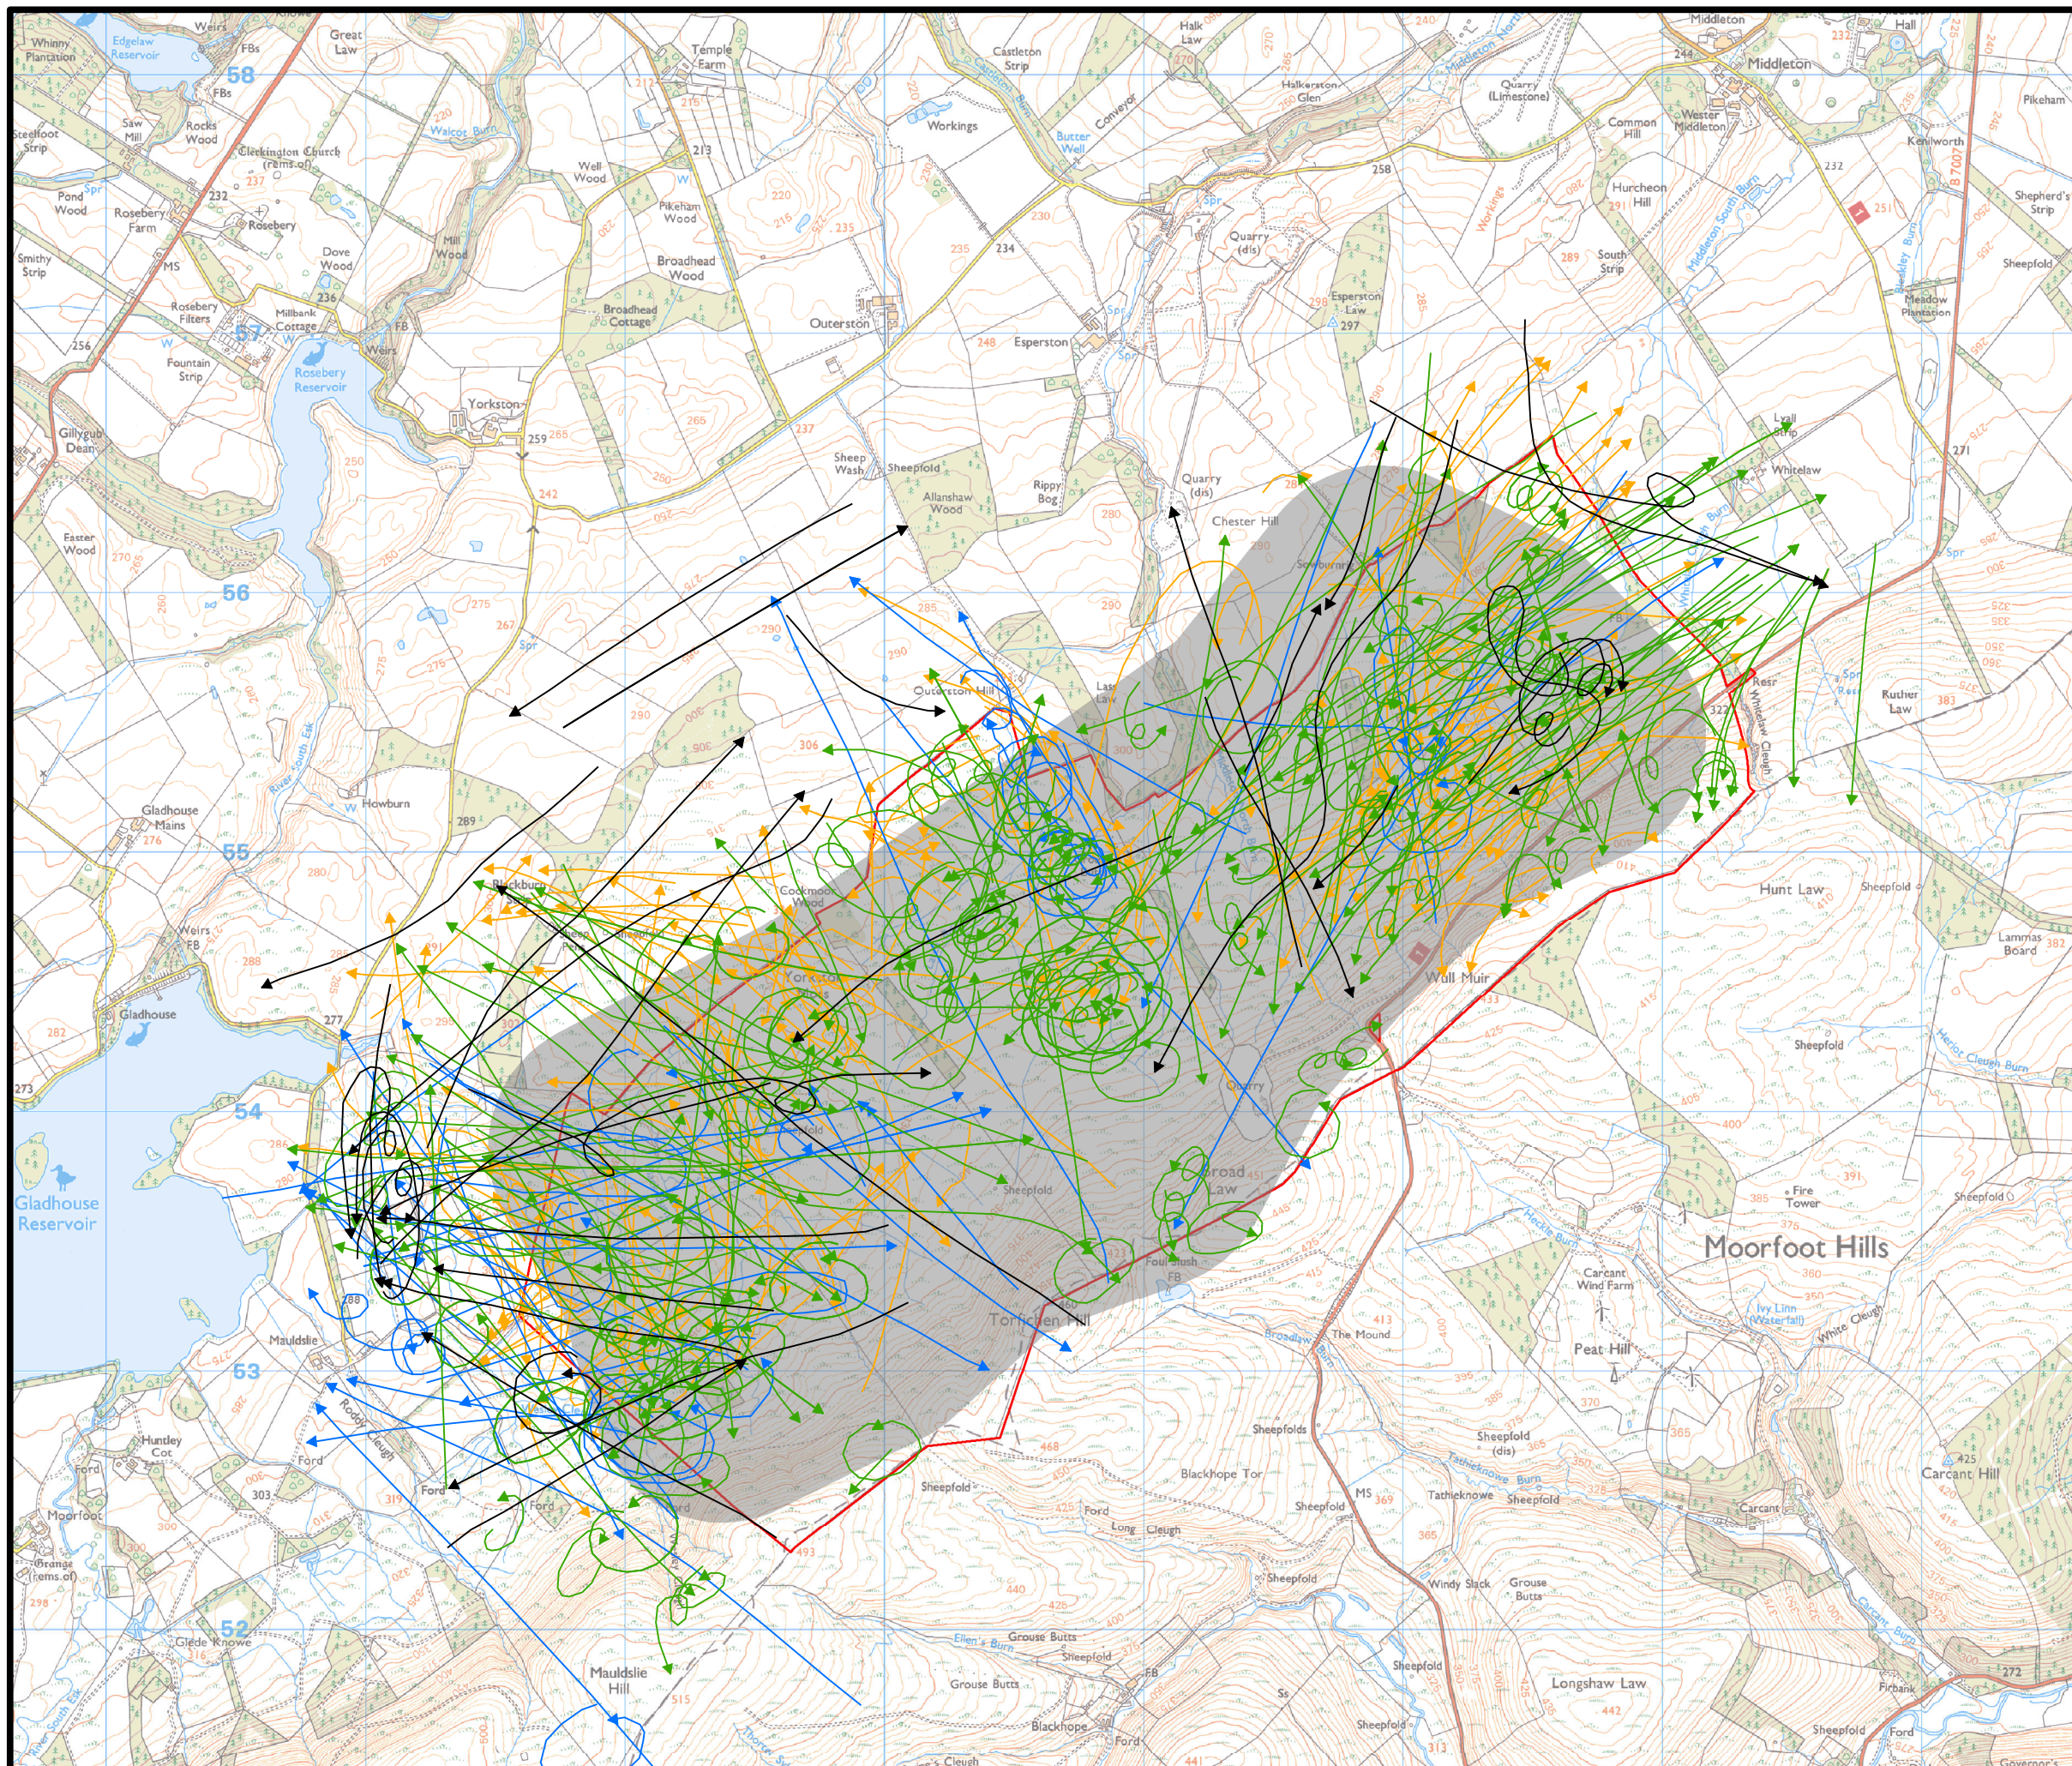

**TORFICHEN WIND FARM
EIA REPORT**

FIGURE 9.14

**CURLEW
FLIGHT LINES**

© CROWN COPYRIGHT, ALL RIGHTS RESERVED.
2023 LICENCE NUMBER 0100031673.

KEY

-  SITE BOUNDARY
- FLIGHTS:**
-  BREEDING 2021
-  WINTER 2021-22
-  BREEDING 2022
-  WINTER 2022-23
-  COLLISION RISK ZONE

SCALE - 1:25,000 @ A3

**ENVIRONMENTAL IMPACT ASSESSMENT
REPORT 2023**

THIS DRAWING IS THE PROPERTY OF RENEWABLE ENERGY SYSTEMS LTD. AND NO REPRODUCTION MAY BE MADE IN WHOLE OR IN PART WITHOUT PERMISSION